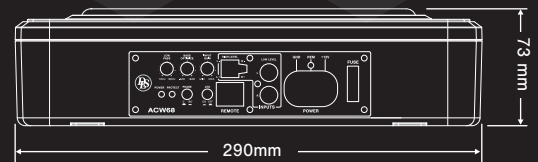

ACW68

CLASSIC DLS MUSICALITY

ACTIVE 6x8" SLIM SUBWOOFER

The Reference series is developed for real music lovers. Filled with innovative solutions, delivering a warm and embracing sound.

- Probably the best compact under seat BASS in the world.
- Our bass optimize control allows you to tune the ACW68 for ultralow bass and the ultimate extra kick via Q-matched -6dB/+6dB range.
- New designed remote control with steel case and detent potentiometer, for easy operation.
- Perfect High-End upgrade to OEM systems, with the ATO (Auto Turn On) function.
- Full die-cast aluminum housing with a subtle matt black coating.

SPECIFICATIONS

Size	6 x 8" / 150 x 200mm
RMS Power	120W
MAX Power	250W
THD	Max < 0.4%
Signal-to-noise ratio	>90 dB
Frequency response	30 Hz-150 Hz
Input sensitivity, high level	0.9 V
Input sensitivity, low level	300 mV
Bass Optimize	-6 dB / +6 dB
Low Pass Filter	50 Hz-150 Hz
Subsonic Filter	30 Hz
Fuse rating	15 A