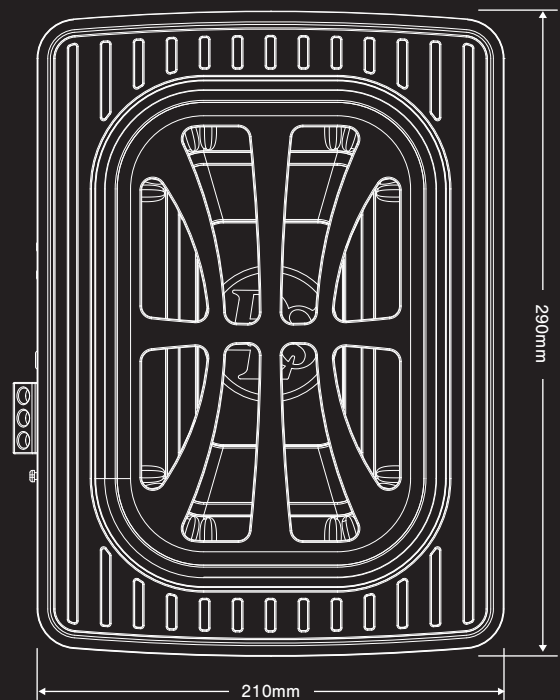

ACW68

CLASSIC DLS MUSICALITY

ACTIVE 6x8" SLIM SUBWOOFER

The Reference series is developed for real music lovers. Filled with innovative solutions, delivering a warm and embracing sound.

- Probably the best compact under seat BASS in the world.
- Our bass optimize control allows you to tune the ACW68 for ultralow bass and the ultimate extra kick via Q-matched -6dB/+6dB range.
- New designed remote control with steel case and detent potentiometer, for easy operation.
- Perfect High-End upgrade to OEM systems, with the ATO (Auto Turn On) function.
- Full die-cast aluminum housing with a subtle matt black coating.

SPECIFICATIONS

Size	6 x 8" / 150 x 200mm
RMS Power	120W
MAX Power	250W
THD	Max < 0.4%
Signal-to-noise ratio	>90 dB
Frequency response	30 Hz-150 Hz
Input sensitivity, high level	0.9 V
Input sensitivity, low level	300 mV
Bass Optimize	-6 dB / +6 dB
Low Pass Filter	50 Hz-150 Hz
Subsonic Filter	30 Hz
Fuse rating	15 A